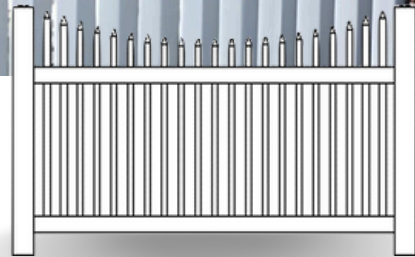

PRODUCT BROCHURE

CLASSIC VINYL PICKET FENCE

*Timeless Beauty &
Lasting Durability*

CLASSIC PICKET

Classic Scalloped Picket
Item No. VFCLSC48W

**STRAIGHT
PICKET**

**SCALLOPED
PICKET**

**ARCHED
PICKET**

**STEPPED
PICKET**

VINYL FENCE

CLASSIC PICKET

Classic Stepped Picket
Item No. VFCLST48W

Pictured Above: Tan Classic Straight Picket
Item No. VFCLS48T

Explore colors
for a unique
look!

Heights: 3', 4', 5' or 6'

Widths: 6' or 8'

Posts: 4" x 4" or 5" x 5"

Colors: White or Tan

Pickets: 1.5" x 1.5" Hollow with Pyramid Cap

Picket Spacing: 1.75" Picket Spacing

Rails: 2" x 3.5" Hollow Top Rail
2" x 6" Ribbed Bottom Rail
Optional: 2" x 3.5" Bottom Rail
2" x 3.5" Mid-Rail on fences 5' and higher
Aluminum insert where required