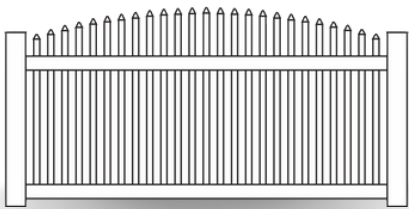

PRODUCT BROCHURE

CLASSIC VINYL PICKET FENCE

*Timeless Beauty &
Lasting Durability*

CLASSIC PICKET

Classic Scalloped Picket
Item No. VFCLSC48W

**STRAIGHT
PICKET**

**SCALLOPED
PICKET**

**ARCHED
PICKET**

**STEPPED
PICKET**

VINYL FENCE

CLASSIC PICKET

Classic Stepped Picket
Item No. VFCLST48W

Pictured Above: Tan Classic Straight Picket
Item No. VFCLS48T

Explore colors
for a unique
look!

Heights: 3', 4', 5' or 6'

Widths: 6' or 8'

Posts: 4" x 4" or 5" x 5"

Colors: White or Tan

Pickets: 1.5" x 1.5" Hollow with Pyramid Cap

Picket Spacing: 1.75" Picket Spacing

Rails: 2" x 3.5" Hollow Top Rail
2" x 6" Ribbed Bottom Rail
Optional: 2" x 3.5" Bottom Rail
2" x 3.5" Mid-Rail on fences 5' and higher
Aluminum insert where required