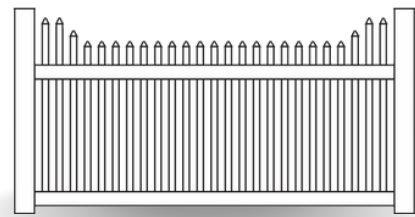

PRODUCT BROCHURE

CLASSIC VINYL PICKET FENCE

*Timeless Beauty &
Lasting Durability*

CLASSIC PICKET

Classic Scalloped Picket
Item No. VFCLSC48W

**STRAIGHT
PICKET**

**SCALLOPED
PICKET**

**ARCHED
PICKET**

**STEPPED
PICKET**

VINYL FENCE

CLASSIC PICKET

Classic Stepped Picket
Item No. VFCLST48W

Pictured Above: Tan Classic Straight Picket
Item No. VFCLS48T

Explore colors
for a unique
look!

Heights: 3', 4', 5' or 6'

Widths: 6' or 8'

Posts: 4" x 4" or 5" x 5"

Colors: White or Tan

Pickets: 1.5" x 1.5" Hollow with Pyramid Cap

Picket Spacing: 1.75" Picket Spacing

Rails: 2" x 3.5" Hollow Top Rail
2" x 6" Ribbed Bottom Rail
Optional: 2" x 3.5" Bottom Rail
2" x 3.5" Mid-Rail on fences 5' and higher
Aluminum insert where required