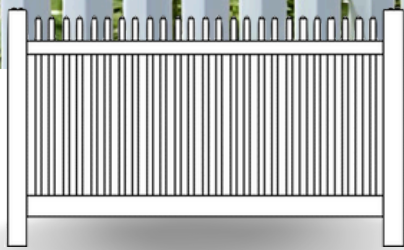

PRODUCT BROCHURE

CLASSIC VINYL PICKET FENCE

*Timeless Beauty &
Lasting Durability*

CLASSIC PICKET

Classic Scalloped Picket
Item No. VFCLSC48W

**STRAIGHT
PICKET**

**SCALLOPED
PICKET**

**ARCHED
PICKET**

**STEPPED
PICKET**

VINYL FENCE

CLASSIC PICKET

Classic Stepped Picket
Item No. VFCLST48W

Pictured Above: Tan Classic Straight Picket
Item No. VFCLS48T

Explore colors
for a unique
look!

Heights: 3', 4', 5' or 6'

Widths: 6' or 8'

Posts: 4" x 4" or 5" x 5"

Colors: White or Tan

Pickets: 1.5" x 1.5" Hollow with Pyramid Cap

Picket Spacing: 1.75" Picket Spacing

Rails: 2" x 3.5" Hollow Top Rail
2" x 6" Ribbed Bottom Rail
Optional: 2" x 3.5" Bottom Rail
2" x 3.5" Mid-Rail on fences 5' and higher
Aluminum insert where required