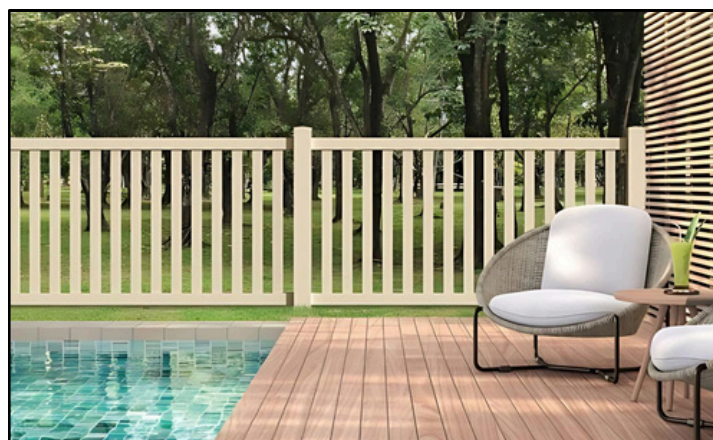

Pictured Above: Tan Contemporary Closed Top Picket
Item No. VFCC3W48T

1621 Wicomico St.
Baltimore, Maryland 21230

2400 Station Rd.
Richmond, Virginia 23234

CFRPOOL2024