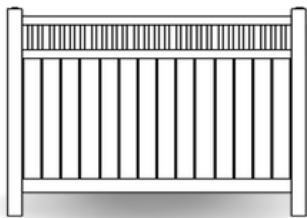

PRODUCT BROCHURE

VINYL SEMI-PRIVACY FENCE

*Timeless Beauty &
Lasting Durability*

SEMI-PRIVACY

6" Semi-Privacy with Lattice
Item No. VFSPL668W

6" SEMI-PRIVACY

3" SEMI-PRIVACY

6" LATTICE TOP

3" LATTICE TOP

6" CLOSED SPINDLE TOP

3" CLOSED SPINDLE TOP

6" OPEN SPINDLE TOP

3" OPEN SPINDLE TOP

OUR VINYL FENCE WON'T RUST, ROT OR PEEL AND NEVER NEEDS PAINTING.

3" Semi-Privacy
Item No. VFSP368W

Pictured Above: 6" Tan Two Toned Semi-Privacy
Item No. VFSP668WT

Combine colors
for a unique
look!

Heights: 3', 4', 5' or 6'

Widths: 6' or 8'

Posts: 4" x 4" or 5" x 5"

Colors: White, Tan or Khaki

Pickets: 7/8" x 6" or 7/8" x 3"

Picket Spacing: 1/2" Picket Spacing

Rails: 2" x 6" Ribbed Top and Bottom Rails

Accent Lattice 2" Diamond

Tops: 1" Diamond and Square

CAPITAL
FENCE & RAIL

SUPPLIED BY:

Pictured Above: 6" Tan Semi-Privacy with
Closed Spindle Top
Item No. VFSPCT668T

Capital Fence & Rail manufactures
and distributes a full line of quality
outdoor products: