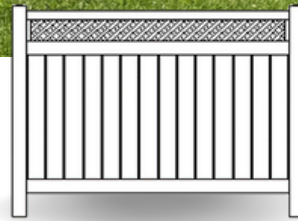

PRODUCT BROCHURE

VINYL SEMI-PRIVACY FENCE

*Timeless Beauty &
Lasting Durability*

SEMI-PRIVACY

6" Semi-Privacy with Lattice
Item No. VFSPL668W

6" SEMI-PRIVACY

3" SEMI-PRIVACY

6" LATTICE TOP

3" LATTICE TOP

6" CLOSED SPINDLE TOP

3" CLOSED SPINDLE TOP

6" OPEN SPINDLE TOP

3" OPEN SPINDLE TOP

OUR VINYL FENCE WON'T RUST, ROT OR PEEL AND NEVER NEEDS PAINTING.

3" Semi-Privacy
Item No. VFSP368W

Pictured Above: 6" Tan Two Toned Semi-Privacy
Item No. VFSP668WT

Combine colors
for a unique
look!

Heights: 3', 4', 5' or 6'

Widths: 6' or 8'

Posts: 4" x 4" or 5" x 5"

Colors: White, Tan or Khaki

Pickets: 7/8" x 6" or 7/8" x 3"

Picket Spacing: 1/2" Picket Spacing

Rails: 2" x 6" Ribbed Top and Bottom Rails

Accent Lattice 2" Diamond

Tops: 1" Diamond and Square

CAPITAL
FENCE & RAIL

SUPPLIED BY:

Pictured Above: 6" Tan Semi-Privacy with
Closed Spindle Top
Item No. VFSPCT668T

Capital Fence & Rail manufactures
and distributes a full line of quality
outdoor products: