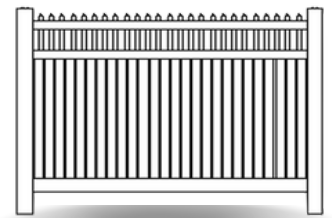

PRODUCT BROCHURE

VINYL SEMI-PRIVACY FENCE

*Timeless Beauty &
Lasting Durability*

SEMI-PRIVACY

6" Semi-Privacy with Lattice
Item No. VFSPL668W

6" SEMI-PRIVACY

3" SEMI-PRIVACY

6" LATTICE TOP

3" LATTICE TOP

6" CLOSED SPINDLE TOP

3" CLOSED SPINDLE TOP

6" OPEN SPINDLE TOP

3" OPEN SPINDLE TOP

OUR VINYL FENCE WON'T RUST, ROT OR PEEL AND NEVER NEEDS PAINTING.

3" Semi-Privacy
Item No. VFSP368W

Pictured Above: 6" Tan Two Toned Semi-Privacy
Item No. VFSP668WT

Combine colors
for a unique
look!

Heights: 3', 4', 5' or 6'

Widths: 6' or 8'

Posts: 4" x 4" or 5" x 5"

Colors: White, Tan or Khaki

Pickets: 7/8" x 6" or 7/8" x 3"

Picket Spacing: 1/2" Picket Spacing

Rails: 2" x 6" Ribbed Top and Bottom Rails

Accent Lattice 2" Diamond

Tops: 1" Diamond and Square

CAPITAL
FENCE & RAIL

SUPPLIED BY:

Pictured Above: 6" Tan Semi-Privacy with
Closed Spindle Top
Item No. VFSPCT668T

Capital Fence & Rail manufactures
and distributes a full line of quality
outdoor products: