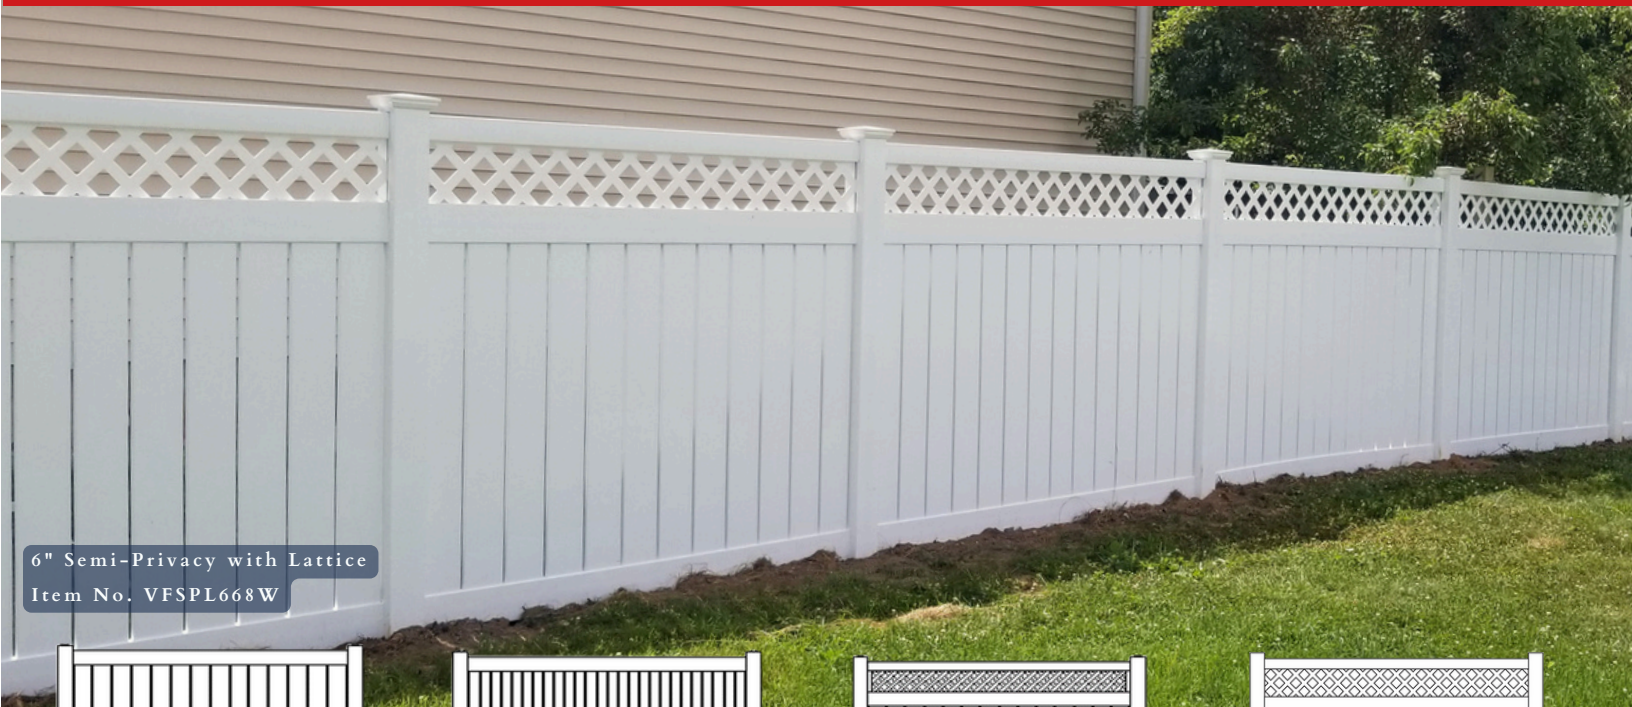

PRODUCT BROCHURE

VINYL SEMI-PRIVACY FENCE

*Timeless Beauty &
Lasting Durability*

SEMI-PRIVACY

6" Semi-Privacy with Lattice
Item No. VFSPL668W

6" SEMI-PRIVACY

3" SEMI-PRIVACY

6" LATTICE TOP

3" LATTICE TOP

6" CLOSED SPINDLE TOP

3" CLOSED SPINDLE TOP

6" OPEN SPINDLE TOP

3" OPEN SPINDLE TOP

OUR VINYL FENCE WON'T RUST, ROT OR PEEL AND NEVER NEEDS PAINTING.

3" Semi-Privacy
Item No. VFSP368W

Pictured Above: 6" Tan Two Toned Semi-Privacy
Item No. VFSP668WT

Combine colors
for a unique
look!

Heights: 3', 4', 5' or 6'

Widths: 6' or 8'

Posts: 4" x 4" or 5" x 5"

Colors: White, Tan or Khaki

Pickets: 7/8" x 6" or 7/8" x 3"

Picket Spacing: 1/2" Picket Spacing

Rails: 2" x 6" Ribbed Top and Bottom Rails

Accent Lattice 2" Diamond

Tops: 1" Diamond and Square

CAPITAL
FENCE & RAIL

SUPPLIED BY:

Pictured Above: 6" Tan Semi-Privacy with
Closed Spindle Top
Item No. VFSPCT668T

Capital Fence & Rail manufactures
and distributes a full line of quality
outdoor products: