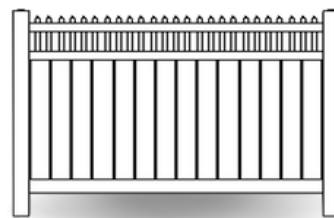

PRODUCT BROCHURE

VINYL SEMI-PRIVACY FENCE

*Timeless Beauty &
Lasting Durability*

SEMI-PRIVACY

6" Semi-Privacy with Lattice
Item No. VFSPL668W

6" SEMI-PRIVACY

3" SEMI-PRIVACY

6" LATTICE TOP

3" LATTICE TOP

6" CLOSED SPINDLE TOP

3" CLOSED SPINDLE TOP

6" OPEN SPINDLE TOP

3" OPEN SPINDLE TOP

OUR VINYL FENCE WON'T RUST, ROT OR PEEL AND NEVER NEEDS PAINTING.

3" Semi-Privacy
Item No. VFSP368W

Pictured Above: 6" Tan Two Toned Semi-Privacy
Item No. VFSP668WT

Combine colors
for a unique
look!

Heights: 3', 4', 5' or 6'

Widths: 6' or 8'

Posts: 4" x 4" or 5" x 5"

Colors: White, Tan or Khaki

Pickets: 7/8" x 6" or 7/8" x 3"

Picket Spacing: 1/2" Picket Spacing

Rails: 2" x 6" Ribbed Top and Bottom Rails

Accent Lattice 2" Diamond

Tops: 1" Diamond and Square

CAPITAL
FENCE & RAIL

SUPPLIED BY:

Pictured Above: 6" Tan Semi-Privacy with
Closed Spindle Top
Item No. VFSPCT668T

Capital Fence & Rail manufactures
and distributes a full line of quality
outdoor products: