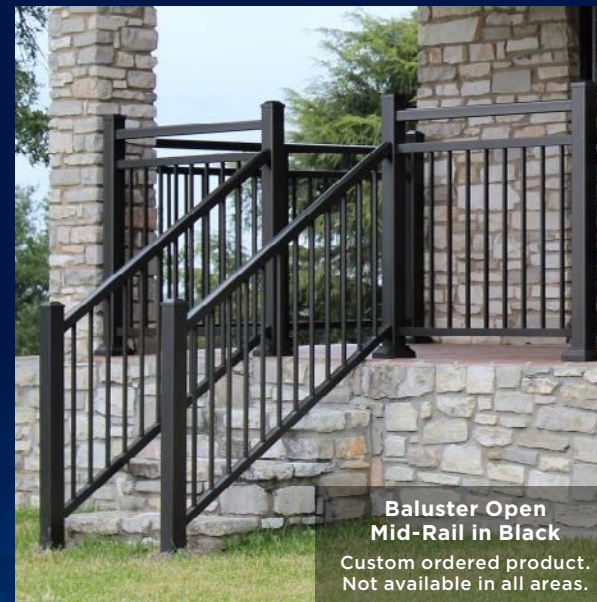

PREMIUM POWDER COATED ALUMINUM RAILING FOR RESIDENTIAL APPLICATIONS